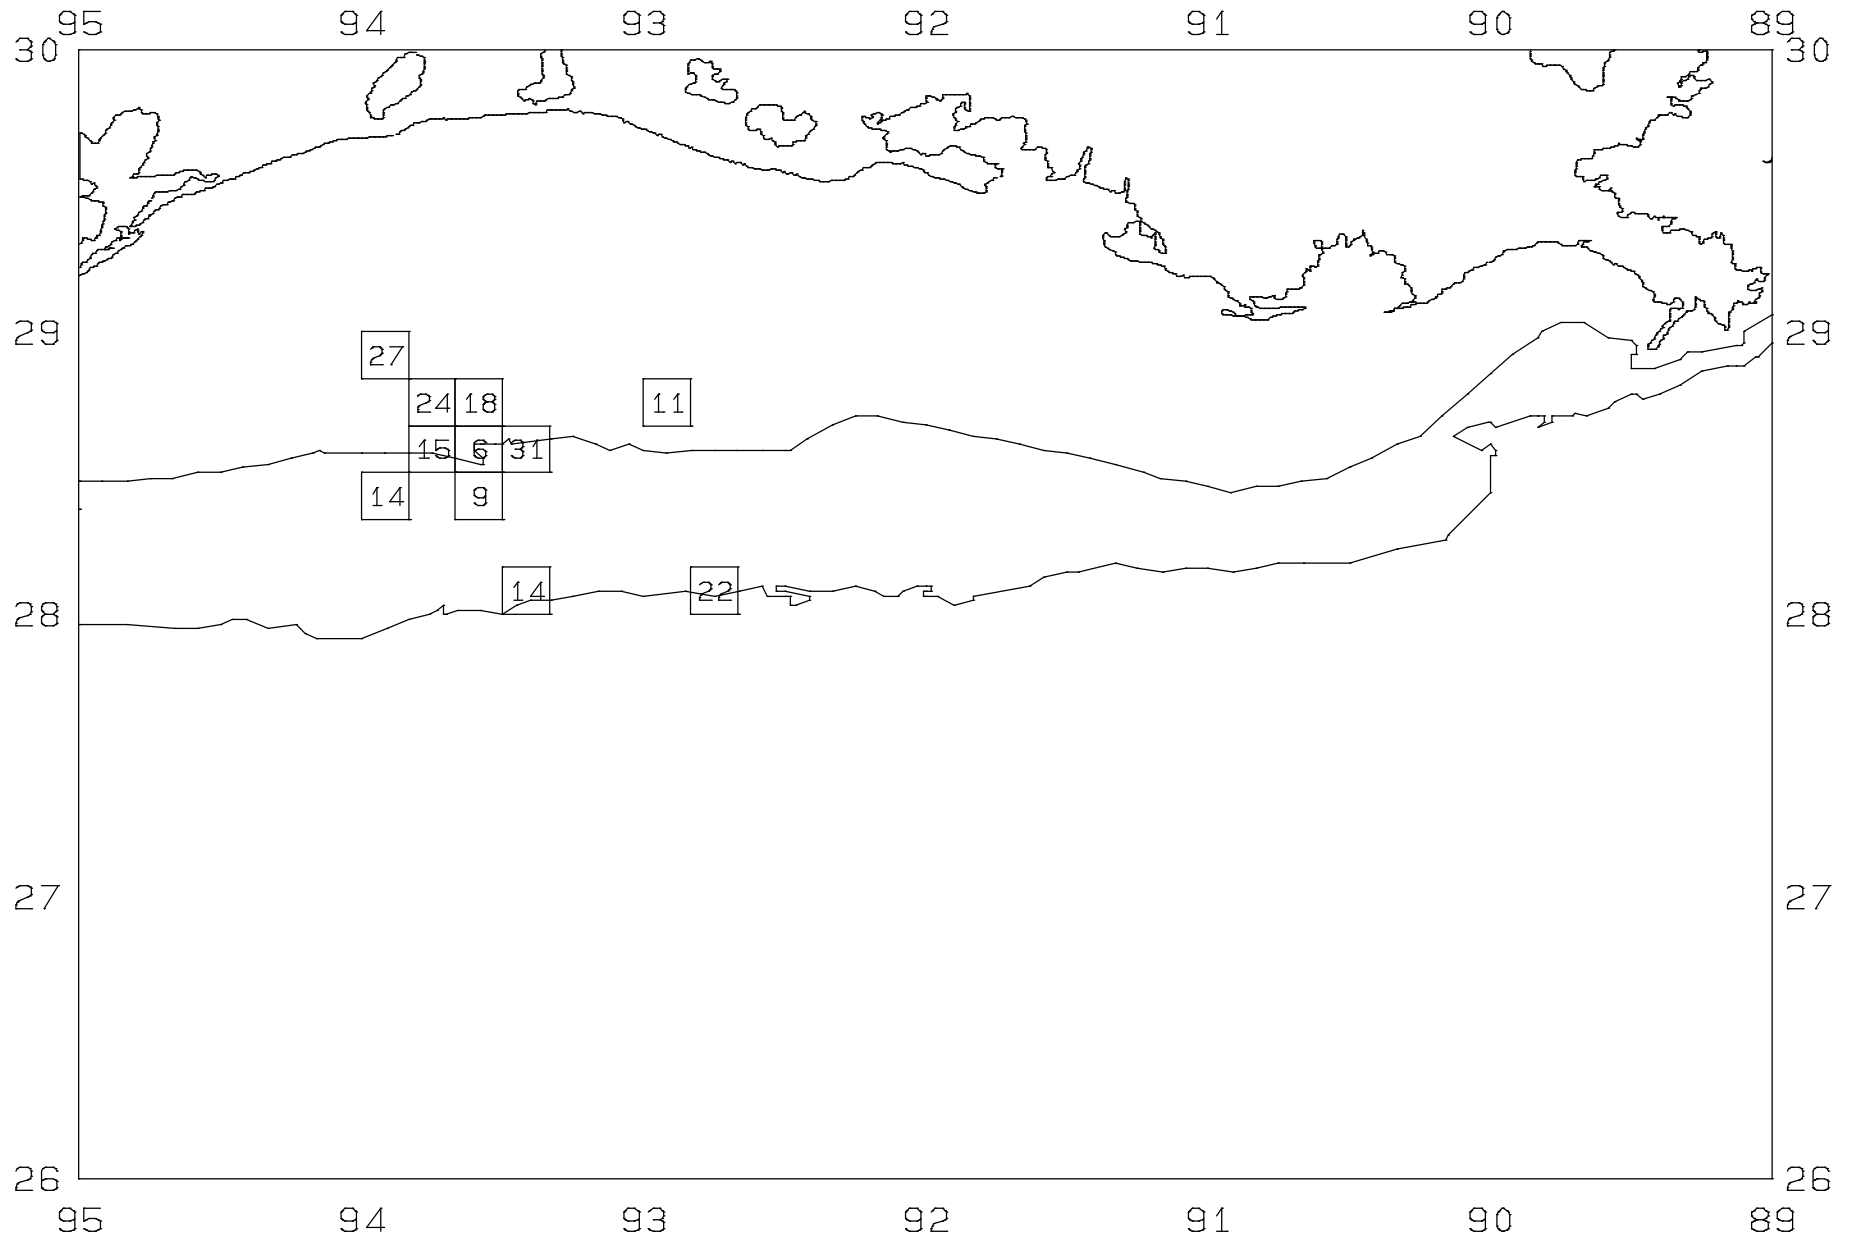

SEAMAP04

SAMPLING DATES FROM 6/21/04 TO 7/05/04

SAMPLING STATIONS

SEAMAP04

SAMPLING DATES FROM 6/21/04 TO 7/05/04

AVERAGE BROWN SHRIMP COUNT PER POUND

SEAMAP04

SAMPLING DATES FROM 6/21/04 TO 7/05/04

AVERAGE BROWN SHRIMP CATCH IN POUNDS/HOUR

SEAMAP04

SAMPLING DATES FROM 6/21/04 TO 7/05/04

AVERAGE PINK SHRIMP COUNT PER POUND

SEAMAP04

SAMPLING DATES FROM 6/21/04 TO 7/05/04

AVERAGE PINK SHRIMP CATCH IN POUNDS/HOUR

SEAMAP04

SAMPLING DATES FROM 6/21/04 TO 7/05/04

AVERAGE NON-SHRIMP CATCH IN POUNDS/HOUR/10

SEAMAP04

SAMPLING DATES FROM 6/21/04 TO 7/05/04

SAMPLING STATIONS

SEAMAP04

SAMPLING DATES FROM 6/21/04 TO 7/05/04