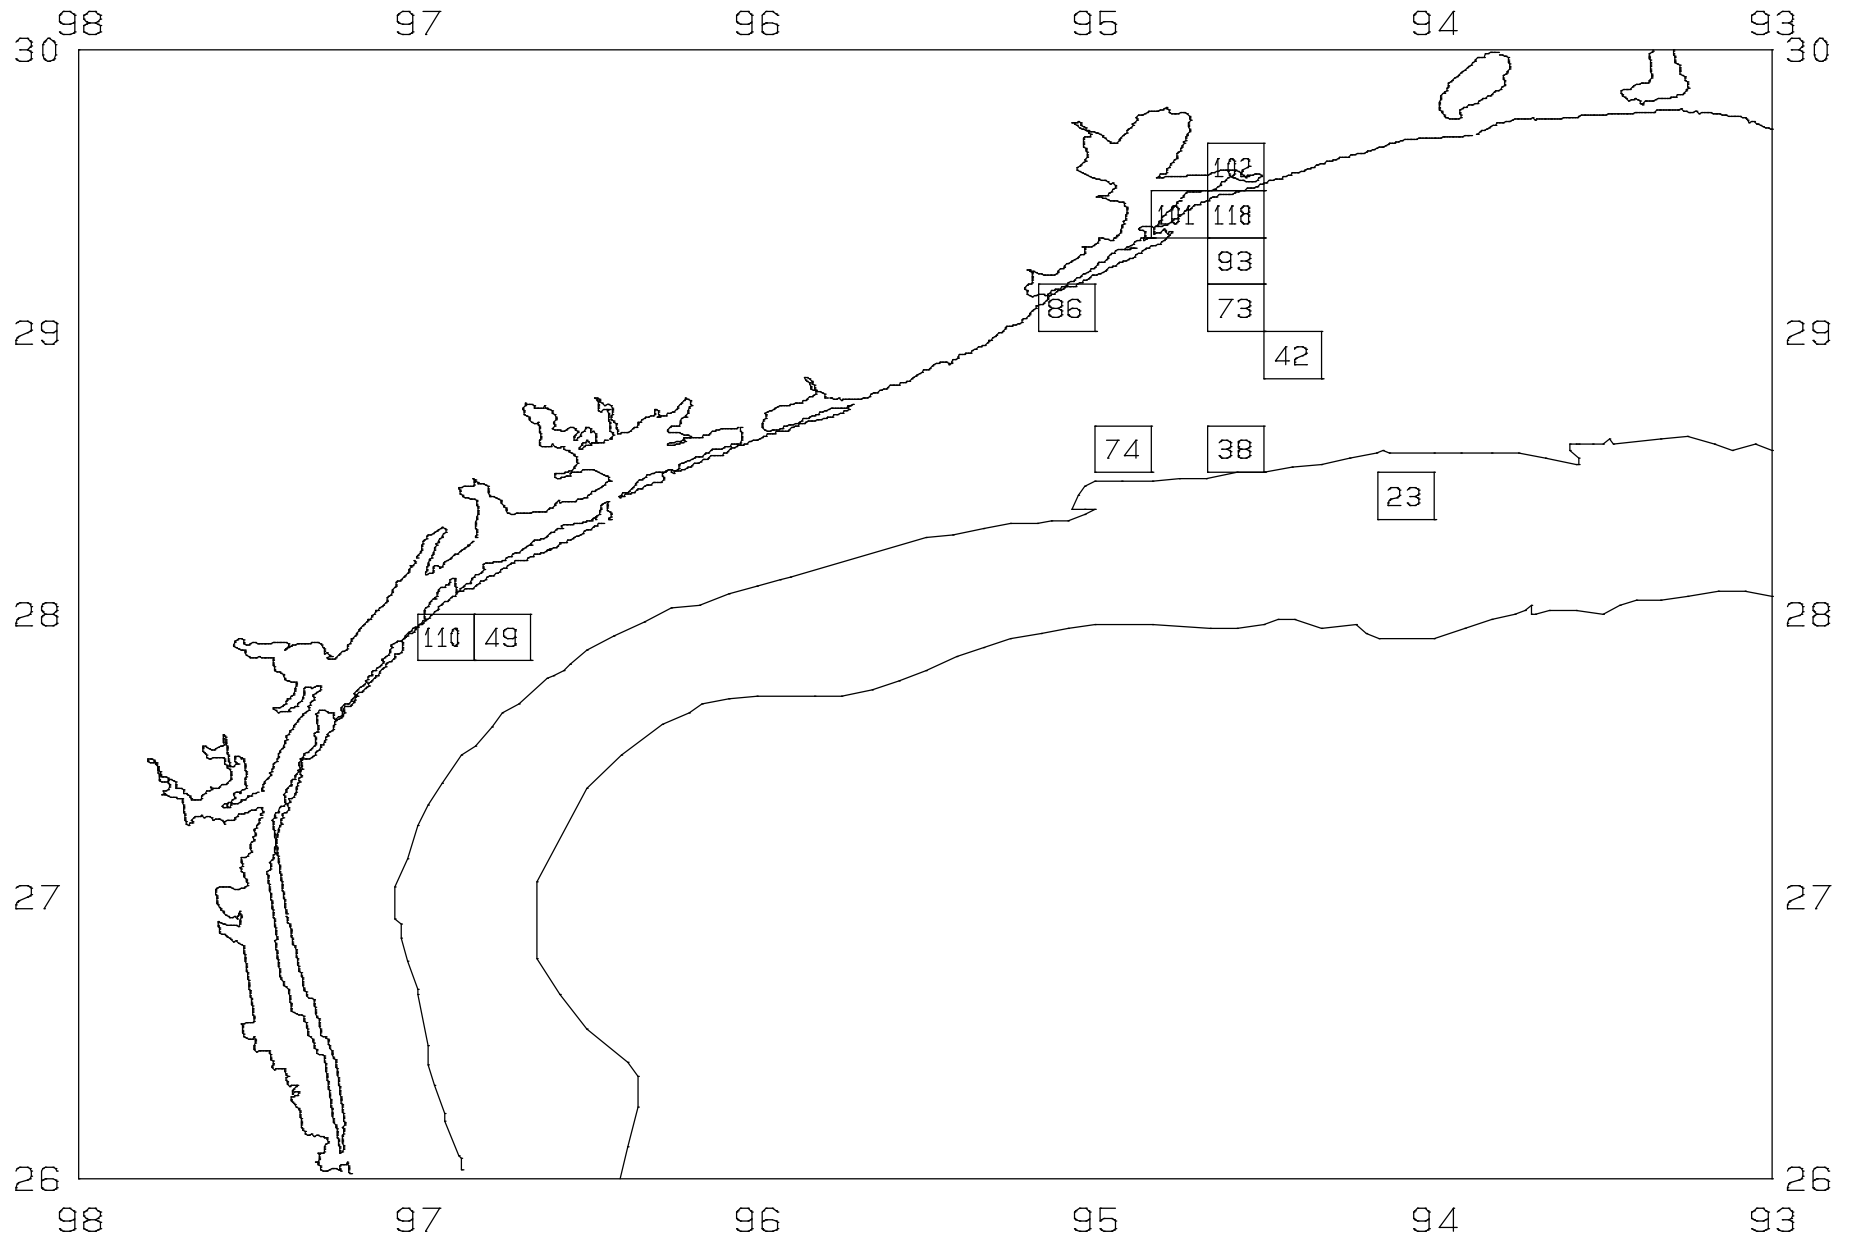

SEAMAP04

SAMPLING DATES FROM 6/21/04 TO 7/05/04

AVERAGE BROWN SHRIMP COUNT PER POUND