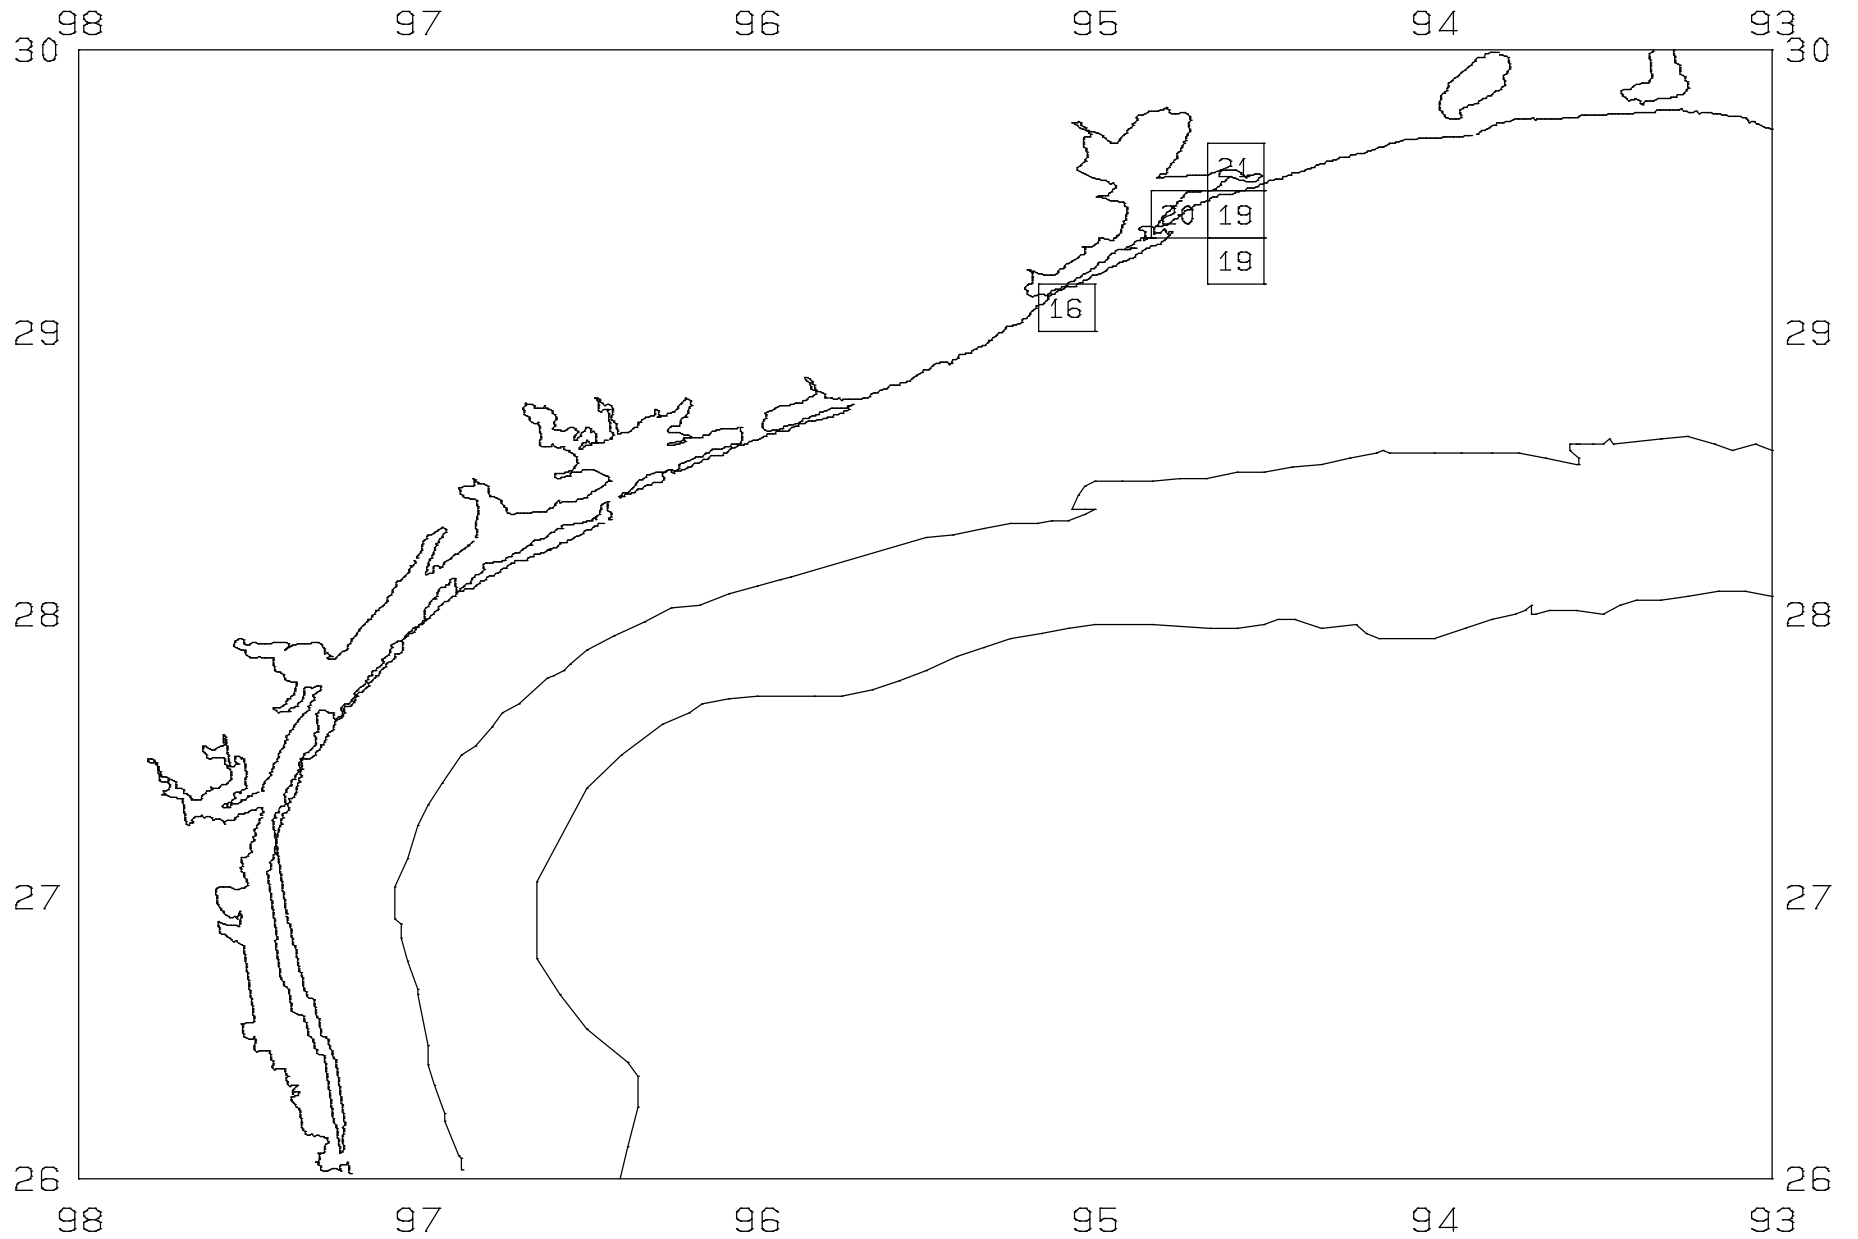

AVERAGE BROWN SHRIMP COUNT PER POUND

SEAMAP04

SAMPLING DATES FROM 6/21/04 TO 7/05/04

AVERAGE BROWN SHRIMP CATCH IN POUNDS/HOUR

SEAMAP04

SAMPLING DATES FROM 6/21/04 TO 7/05/04

AVERAGE WHITE SHRIMP COUNT PER POUND