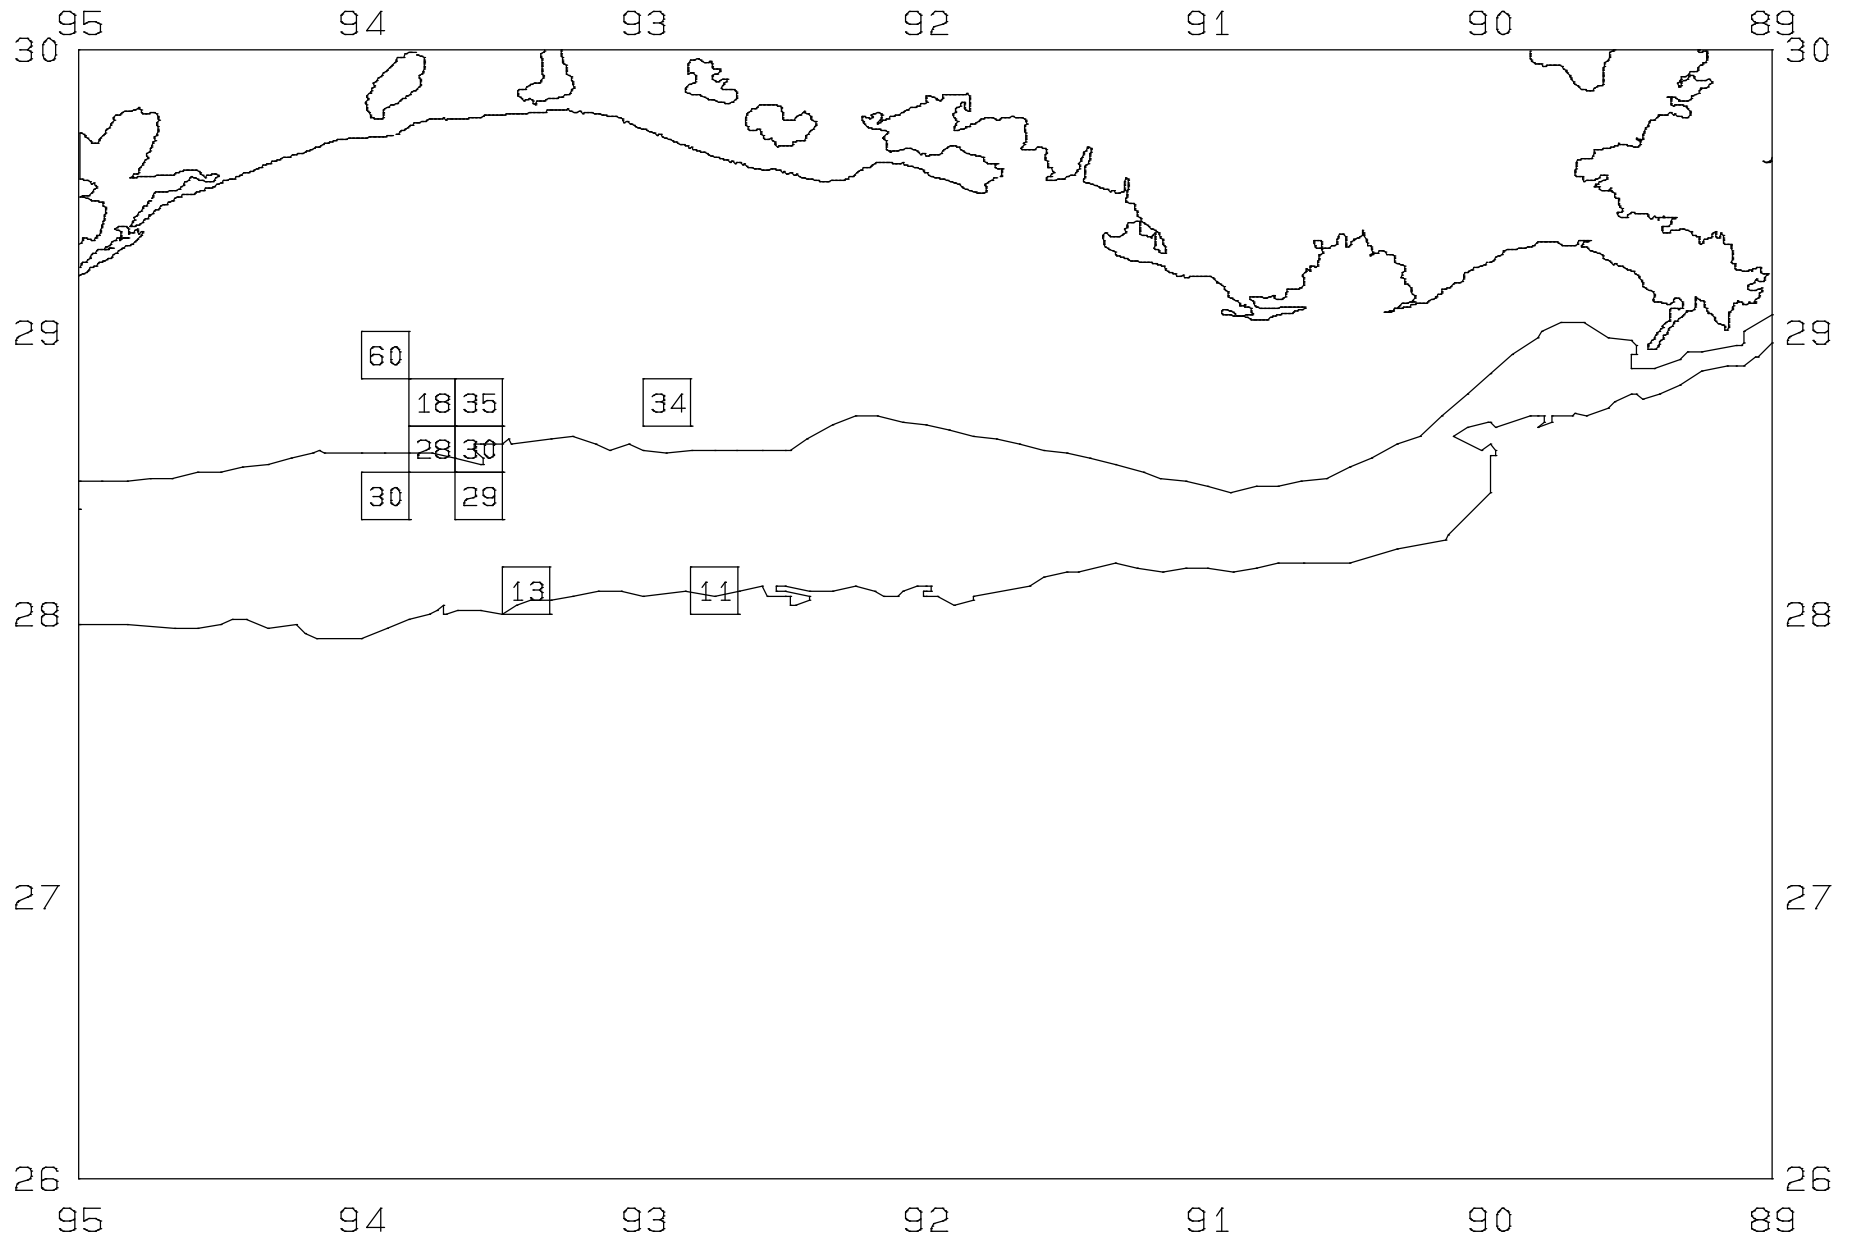

SEAMAP04

SAMPLING DATES FROM 6/21/04 TO 7/05/04

SAMPLING STATIONS

SEAMAP04

SAMPLING DATES FROM 6/21/04 TO 7/05/04

AVERAGE BROWN SHRIMP COUNT PER POUND

SEAMAP04

SAMPLING DATES FROM 6/21/04 TO 7/05/04

AVERAGE BROWN SHRIMP CATCH IN POUNDS/HOUR

SEAMAP04

SAMPLING DATES FROM 6/21/04 TO 7/05/04

AVERAGE PINK SHRIMP COUNT PER POUND

SEAMAP04

SAMPLING DATES FROM 6/21/04 TO 7/05/04

AVERAGE PINK SHRIMP CATCH IN POUNDS/HOUR

SEAMAP04

SAMPLING DATES FROM 6/21/04 TO 7/05/04

AVERAGE NON-SHRIMP CATCH IN POUNDS/HOUR/10

SEAMAP04

SAMPLING DATES FROM 6/21/04 TO 7/05/04

SAMPLING STATIONS

SEAMAP04

SAMPLING DATES FROM 6/21/04 TO 7/05/04