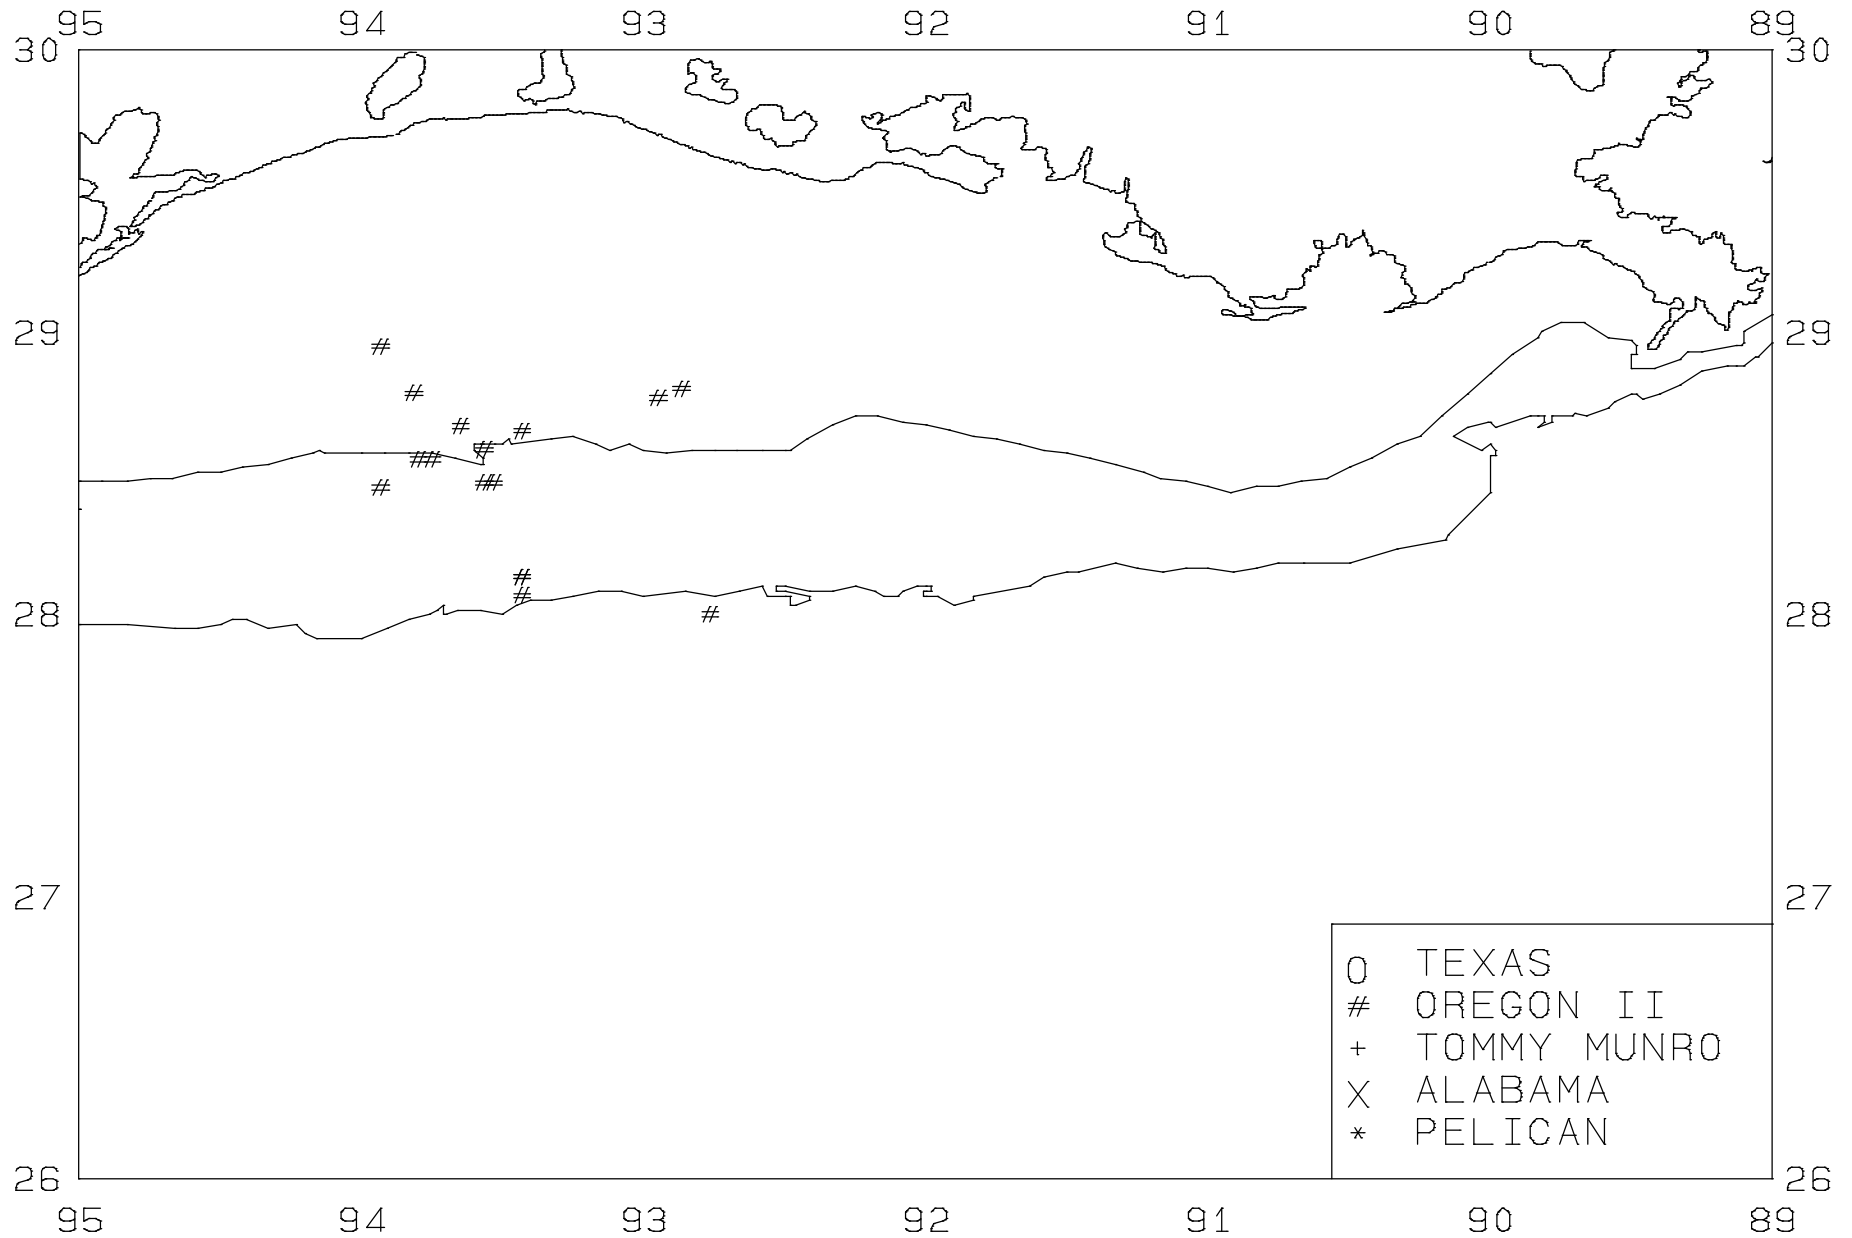

SEAMAP04

SAMPLING DATES FROM 6/21/04 TO 7/05/04

SAMPLING STATIONS

SEAMAP04

SAMPLING DATES FROM 6/21/04 TO 7/05/04

AVERAGE BROWN SHRIMP COUNT PER POUND

SEAMAP04

SAMPLING DATES FROM 6/21/04 TO 7/05/04

AVERAGE BROWN SHRIMP CATCH IN POUNDS/HOUR

SEAMAP04

SAMPLING DATES FROM 6/21/04 TO 7/05/04

AVERAGE PINK SHRIMP COUNT PER POUND

SEAMAP04

SAMPLING DATES FROM 6/21/04 TO 7/05/04

AVERAGE PINK SHRIMP CATCH IN POUNDS/HOUR

SEAMAP04

SAMPLING DATES FROM 6/21/04 TO 7/05/04

AVERAGE NON-SHRIMP CATCH IN POUNDS/HOUR/10

SEAMAP04

SAMPLING DATES FROM 6/21/04 TO 7/05/04

SAMPLING STATIONS

SEAMAP04

SAMPLING DATES FROM 6/21/04 TO 7/05/04