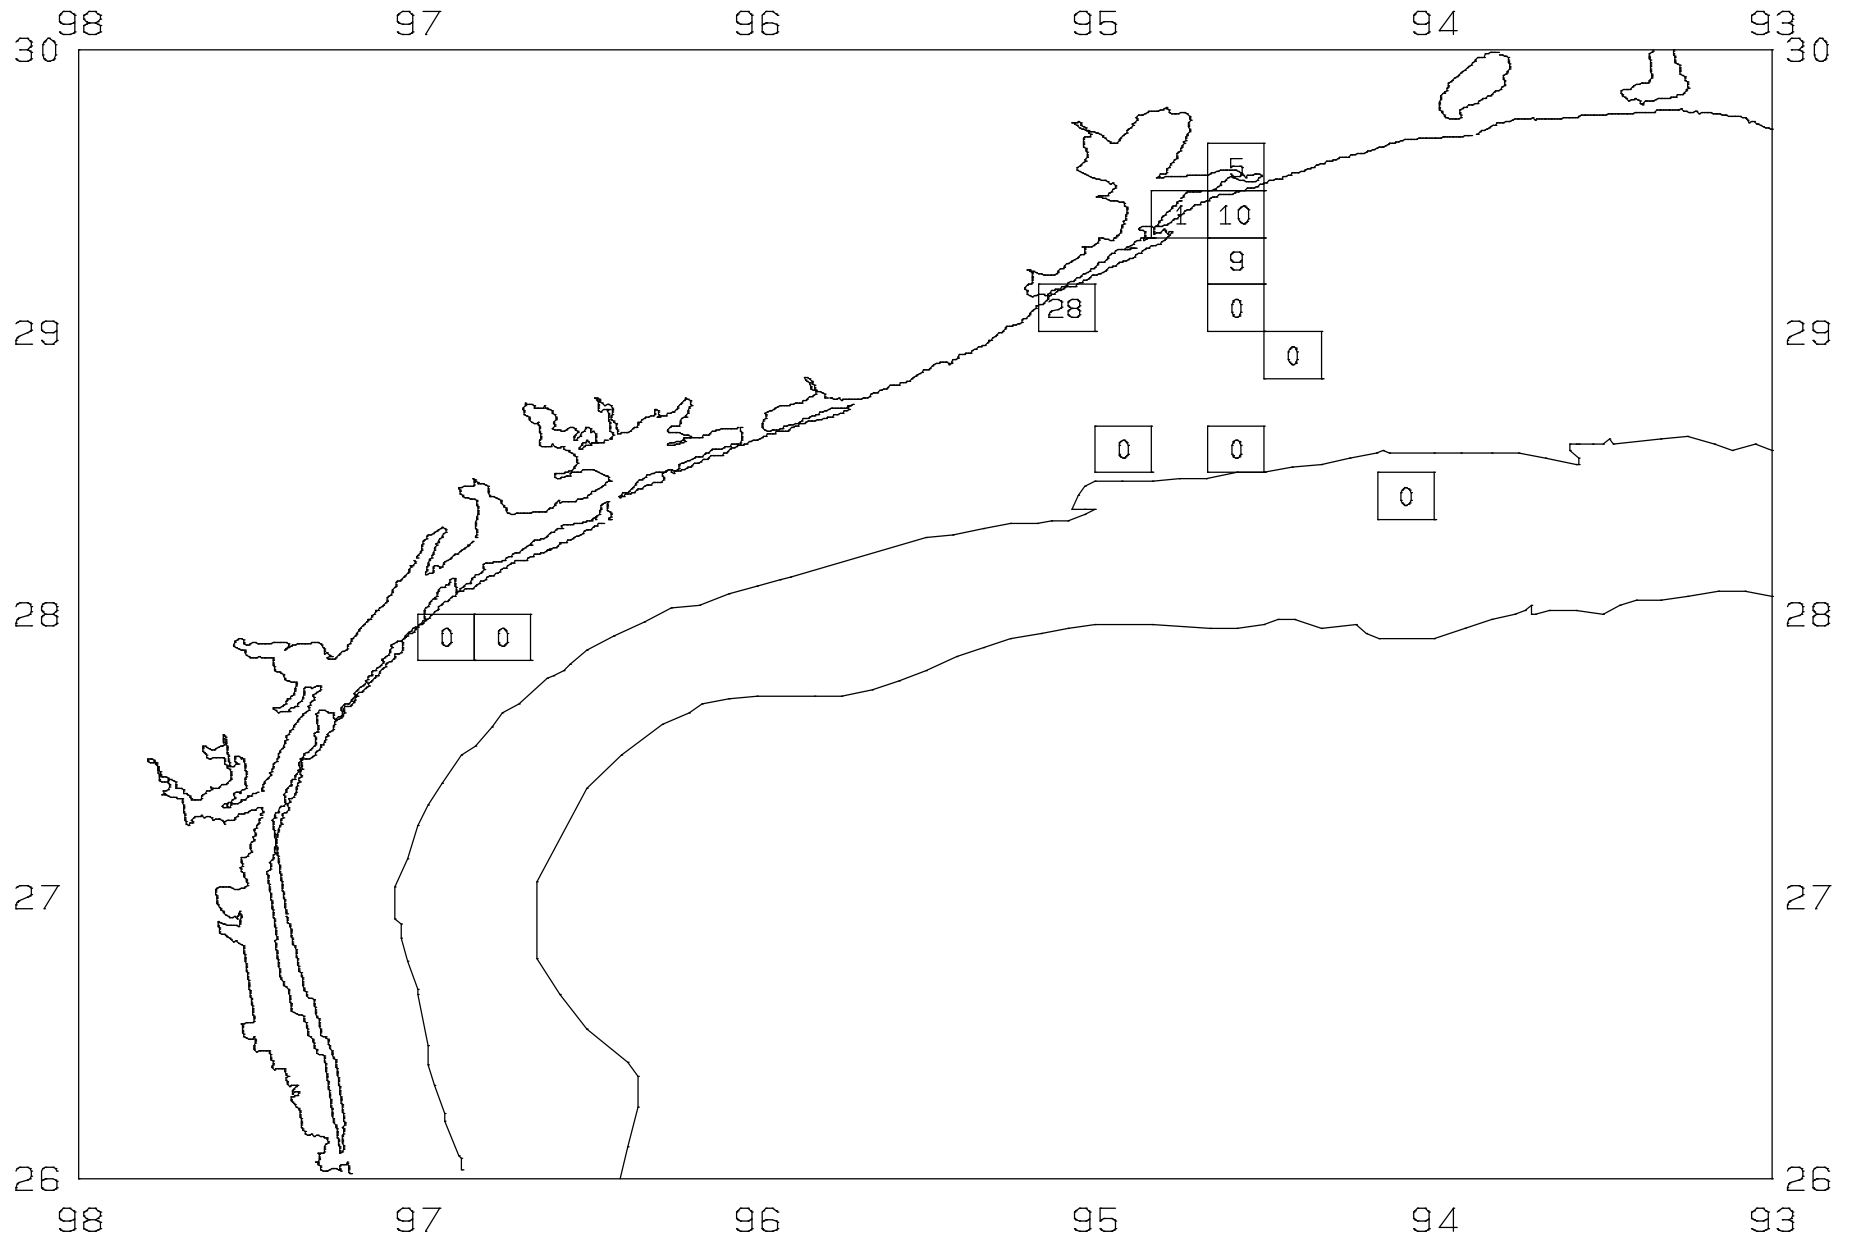

SEAMAP04

SAMPLING DATES FROM 6/21/04 TO 7/05/04

AVERAGE WHITE SHRIMP CATCH IN POUNDS/HOUR