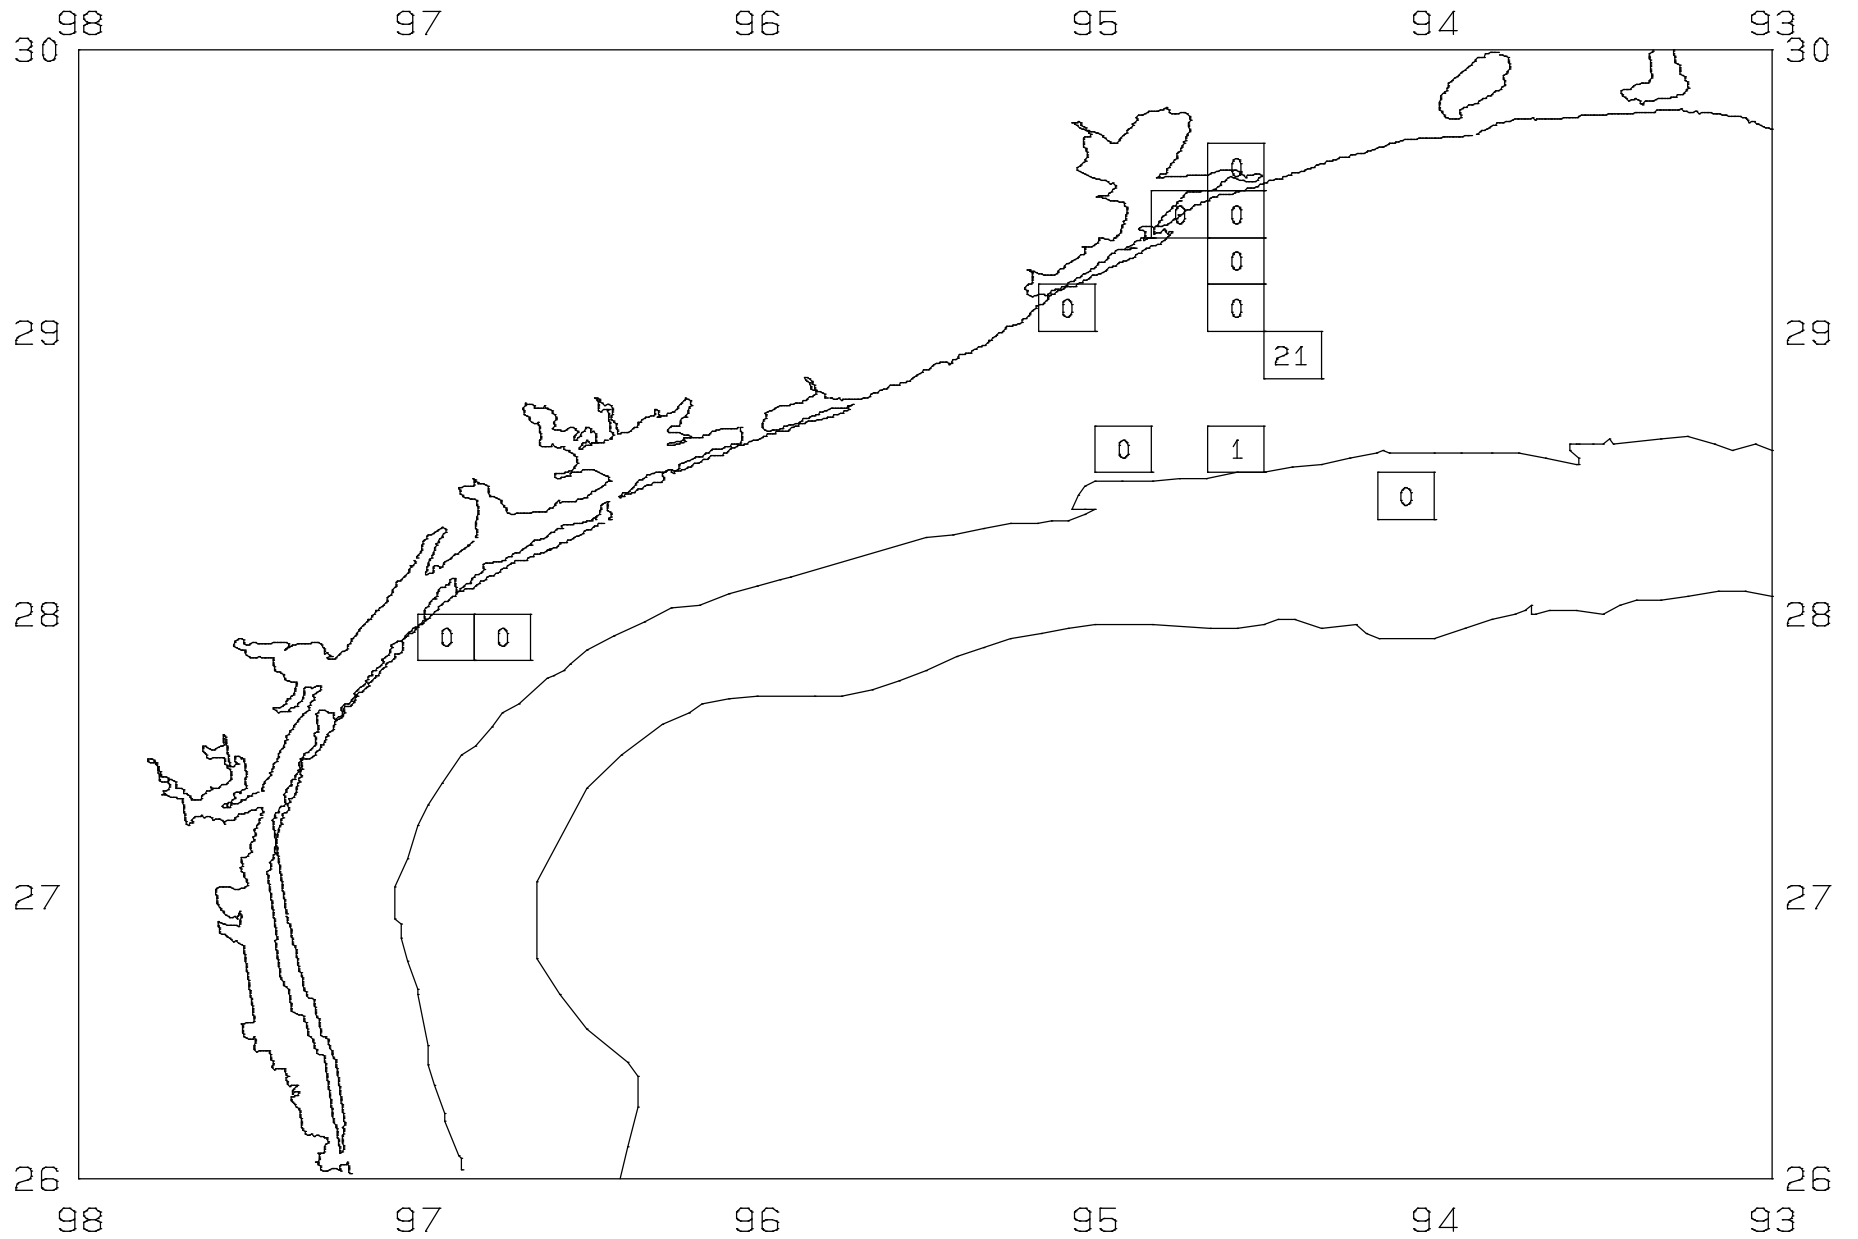

SEAMAP04

SAMPLING DATES FROM 6/21/04 TO 7/05/04

AVERAGE PINK SHRIMP CATCH IN POUNDS/HOUR