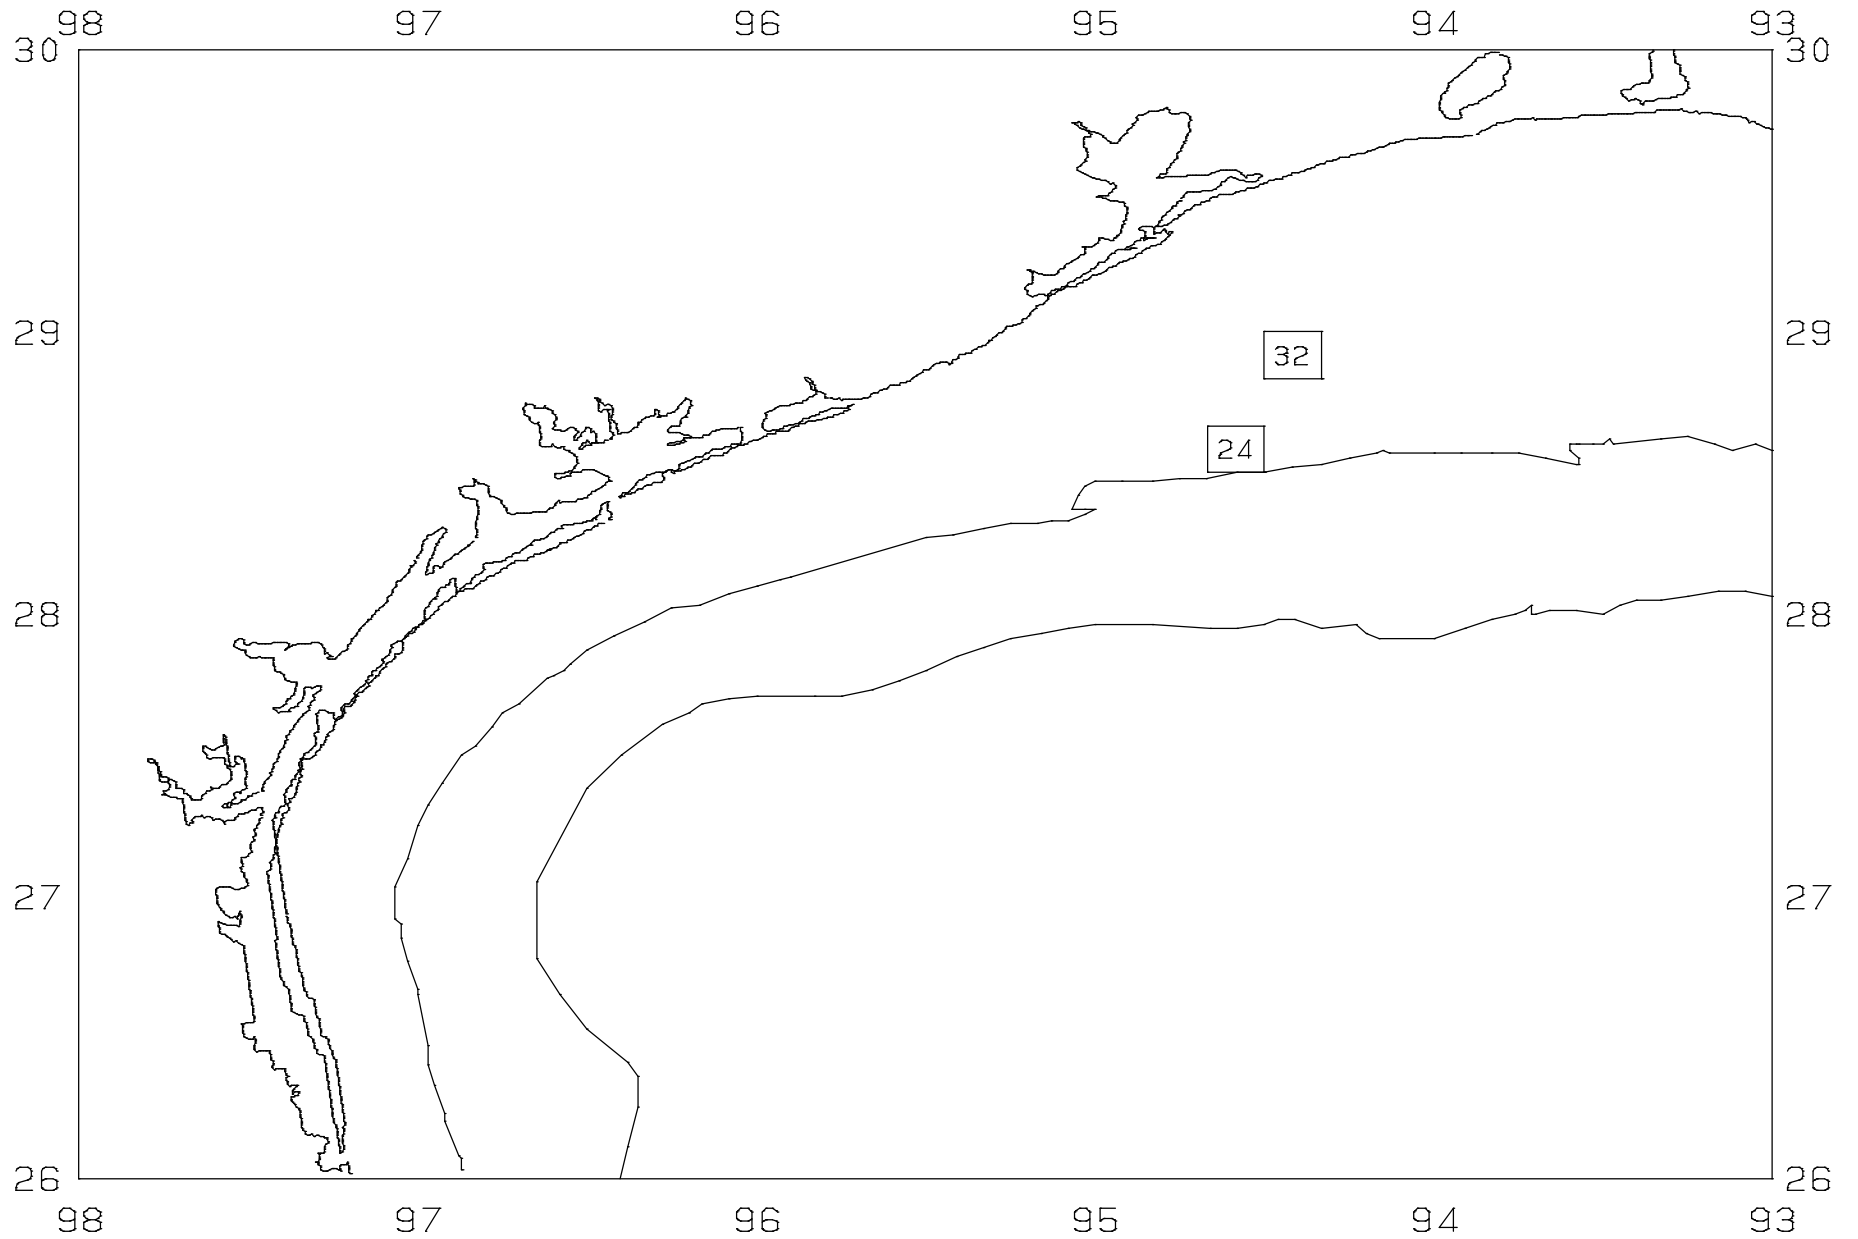

SEAMAP04

SAMPLING DATES FROM 6/21/04 TO 7/05/04

AVERAGE WHITE SHRIMP CATCH IN POUNDS/HOUR

SEAMAP04

SAMPLING DATES FROM 6/21/04 TO 7/05/04

AVERAGE PINK SHRIMP COUNT PER POUND

SEAMAP04

SAMPLING DATES FROM 6/21/04 TO 7/05/04