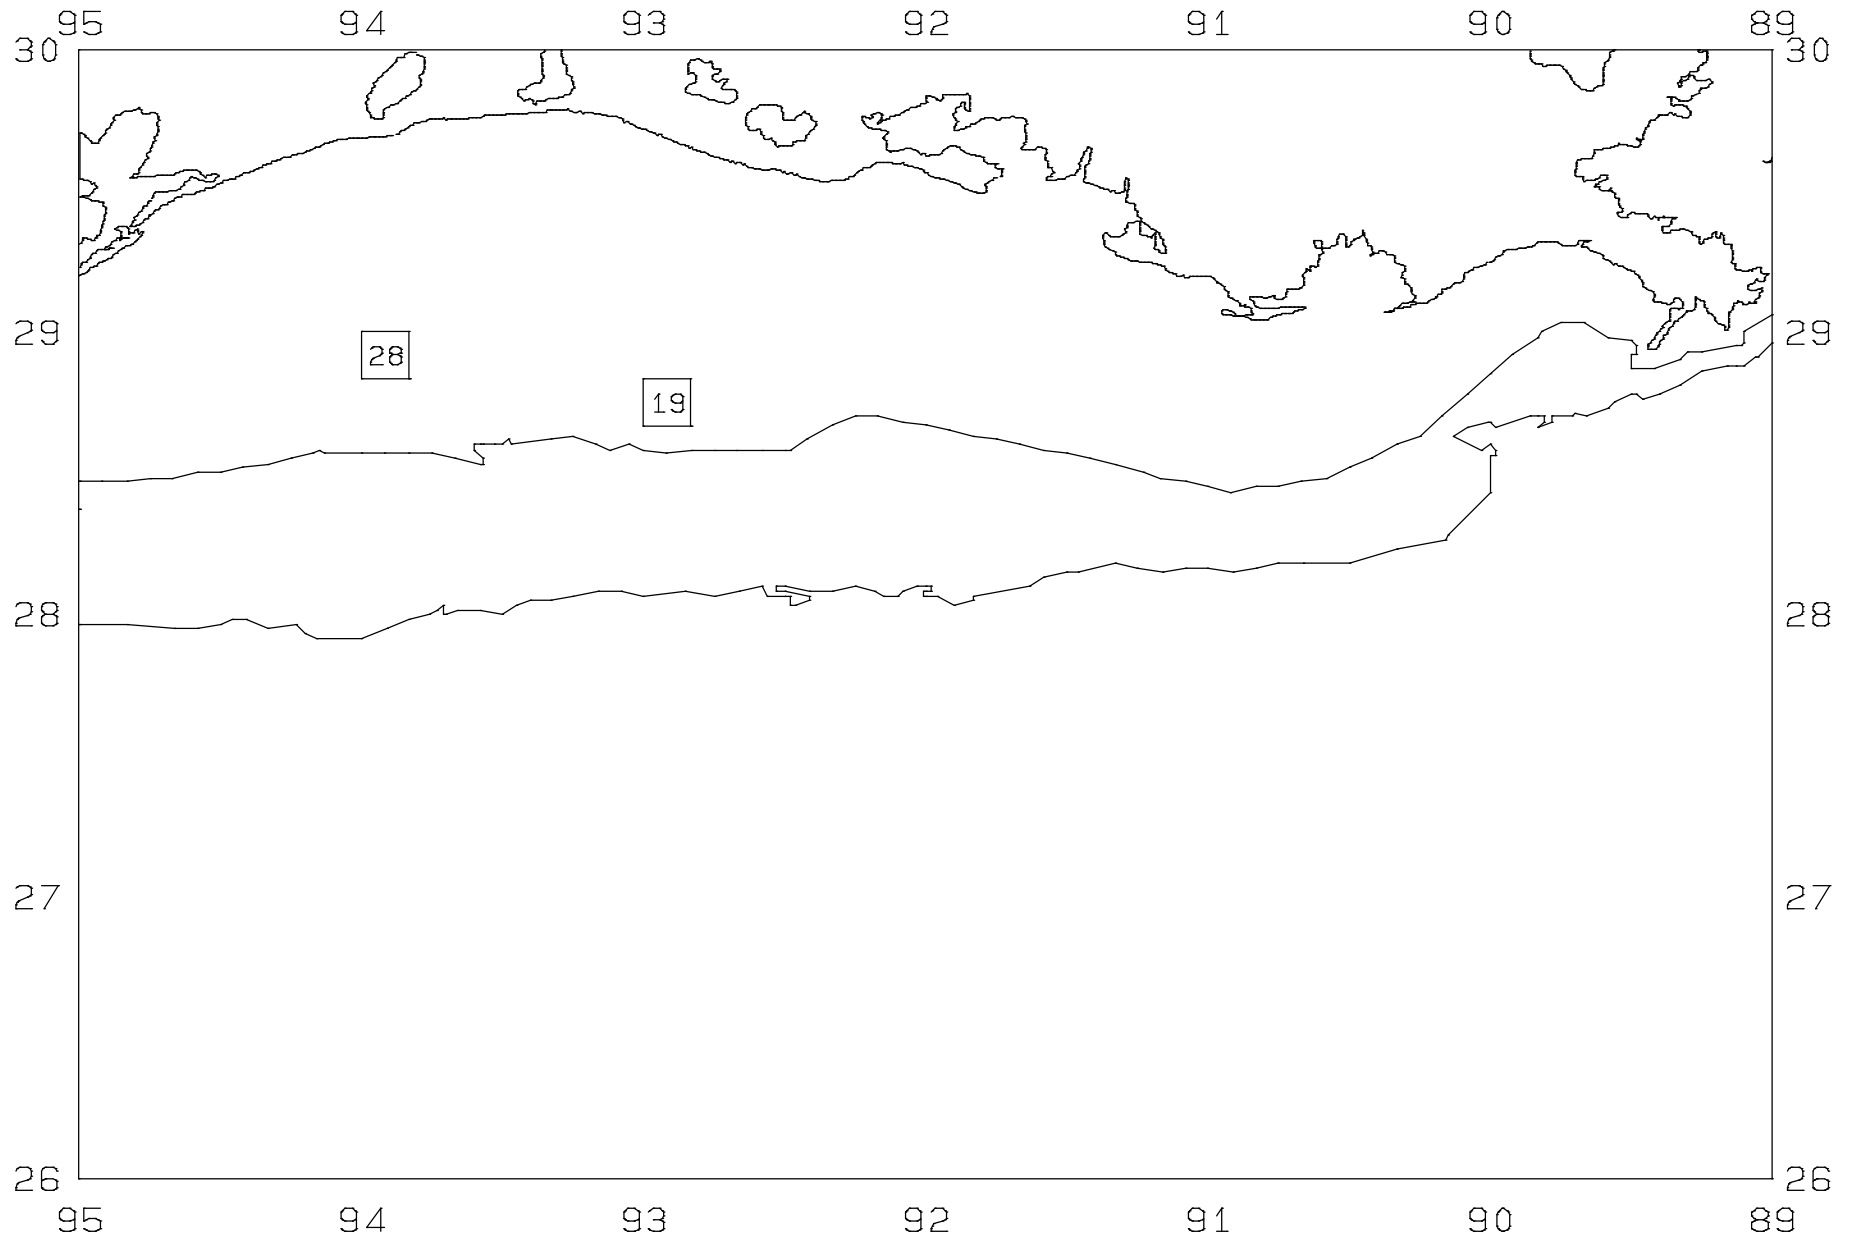

SEAMAP04

SAMPLING DATES FROM 6/21/04 TO 7/05/04

AVERAGE PINK SHRIMP COUNT PER POUND