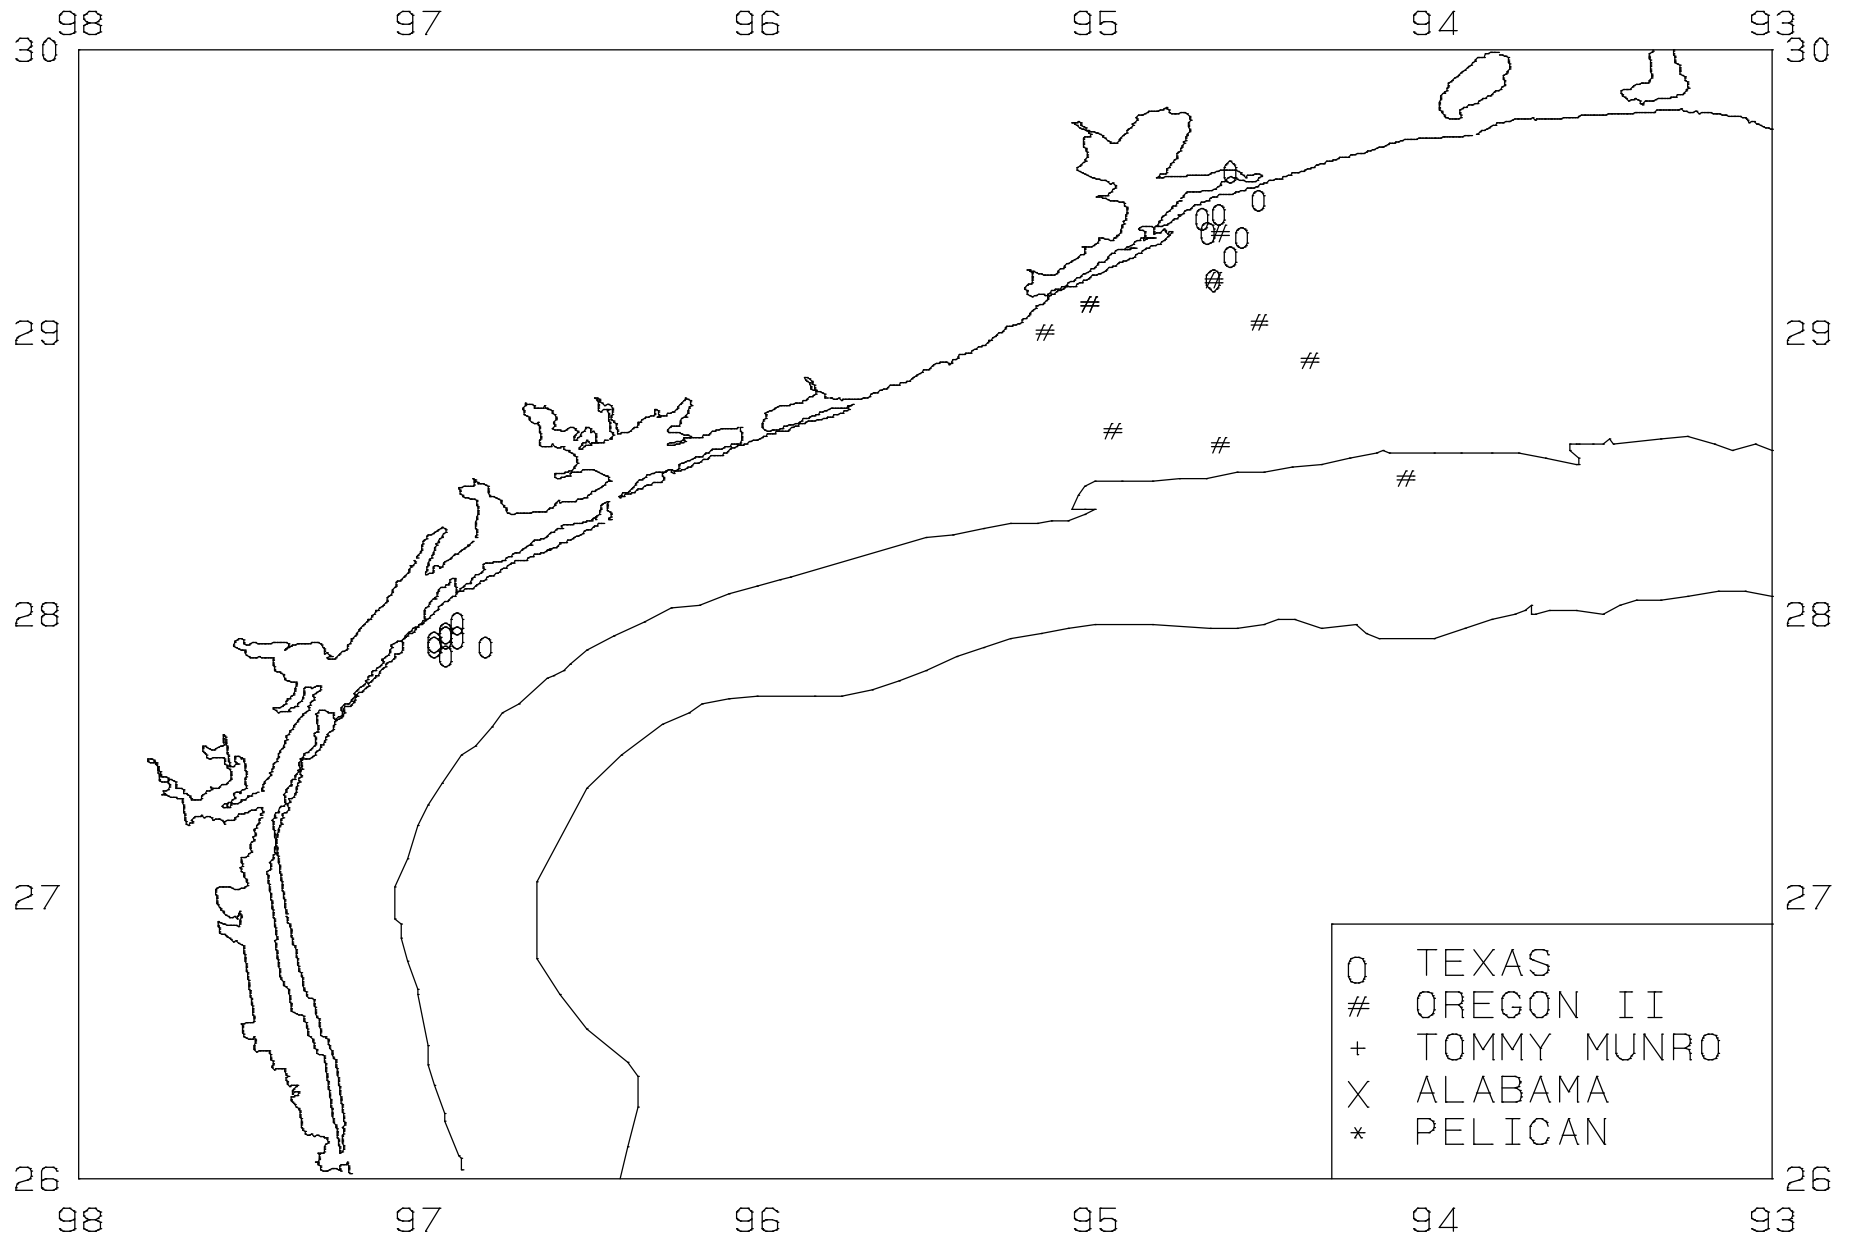

SEAMAP04

SAMPLING DATES FROM 6/21/04 TO 7/05/04

AVERAGE NON-SHRIMP CATCH IN POUNDS/HOUR/10

SEAMAP04

SAMPLING DATES FROM 6/21/04 TO 7/05/04

SAMPLING STATIONS

SEAMAP04

SAMPLING DATES FROM 6/21/04 TO 7/05/04