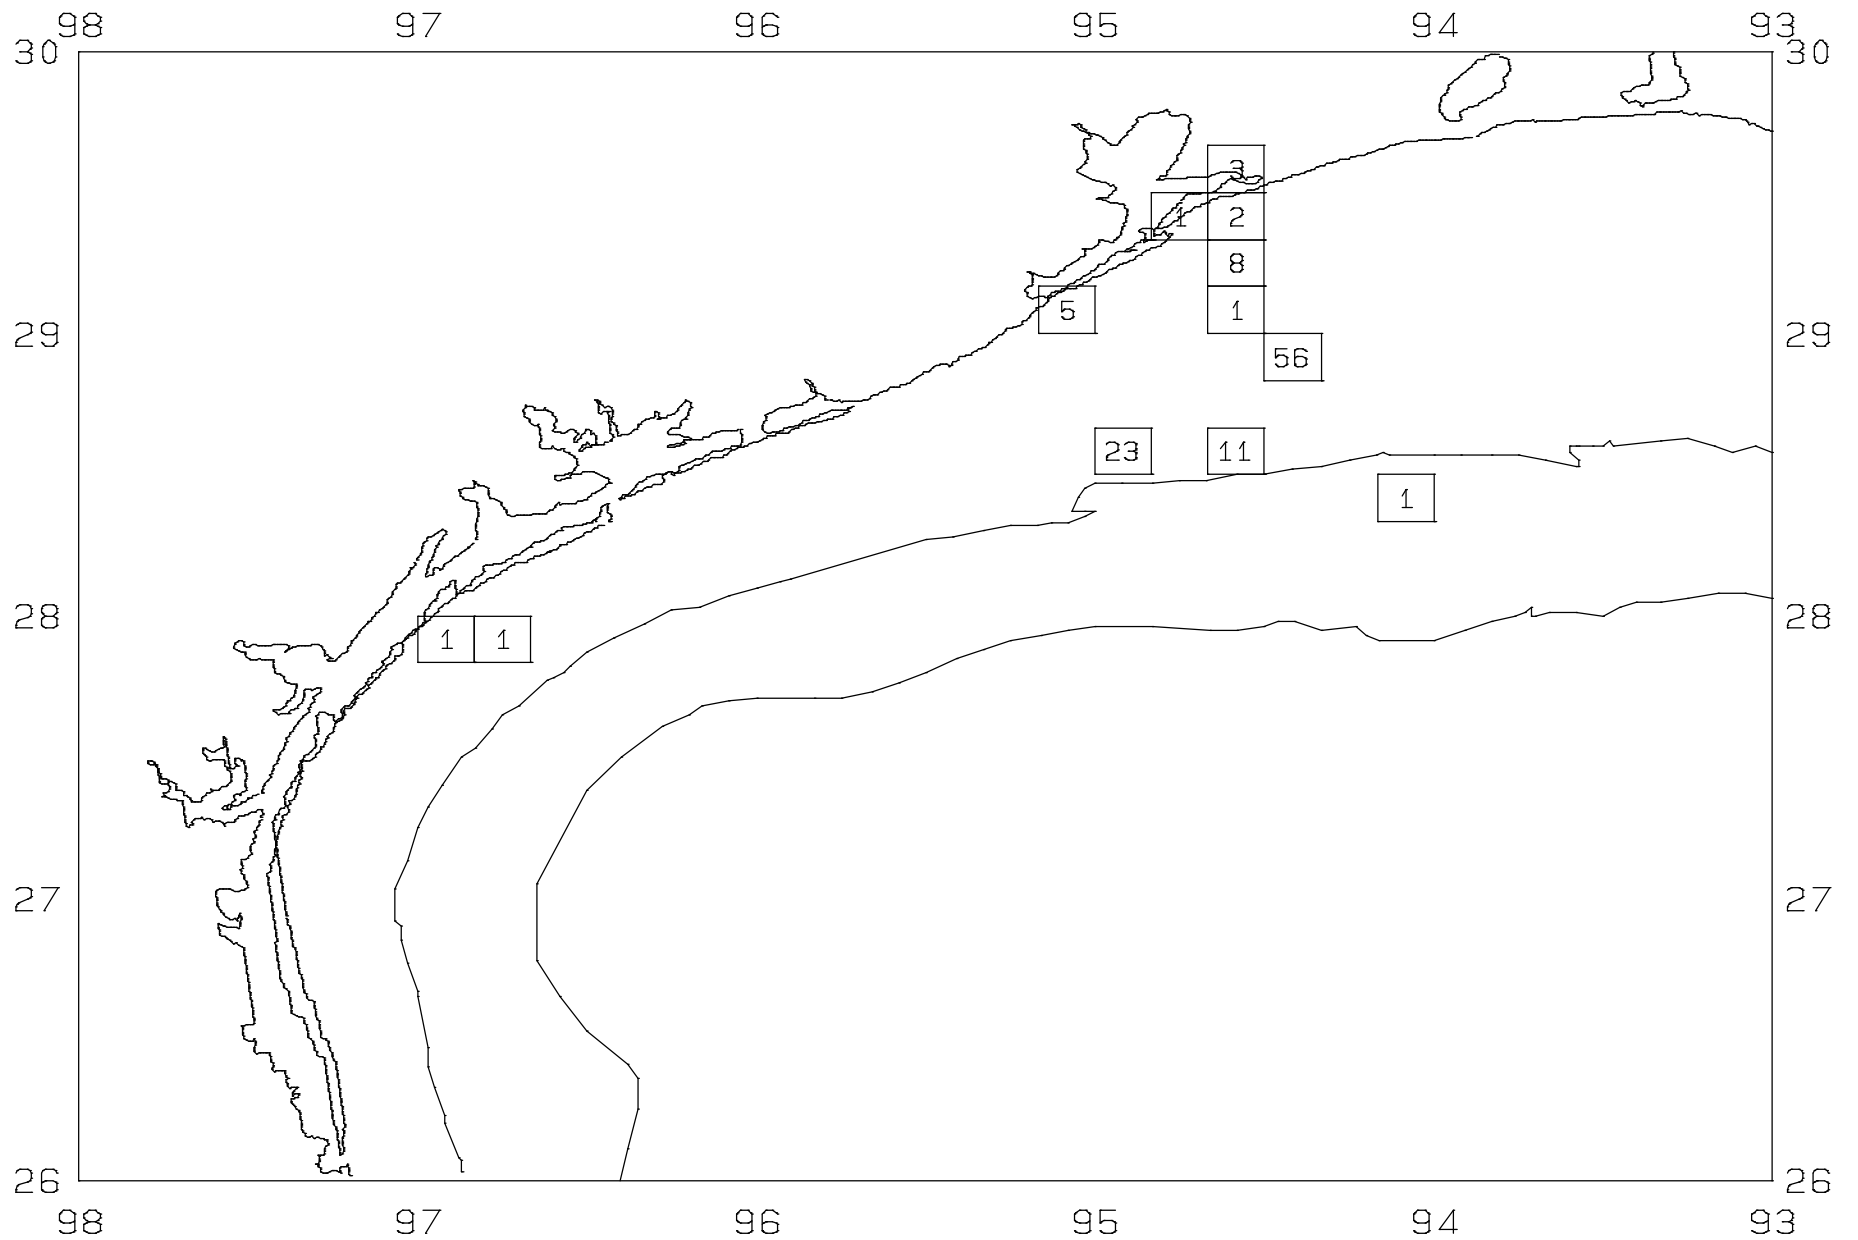

AVERAGE BROWN SHRIMP COUNT PER POUND

SEAMAP04

SAMPLING DATES FROM 6/21/04 TO 7/05/04

AVERAGE BROWN SHRIMP CATCH IN POUNDS/HOUR

SEAMAP04

SAMPLING DATES FROM 6/21/04 TO 7/05/04

AVERAGE WHITE SHRIMP COUNT PER POUND