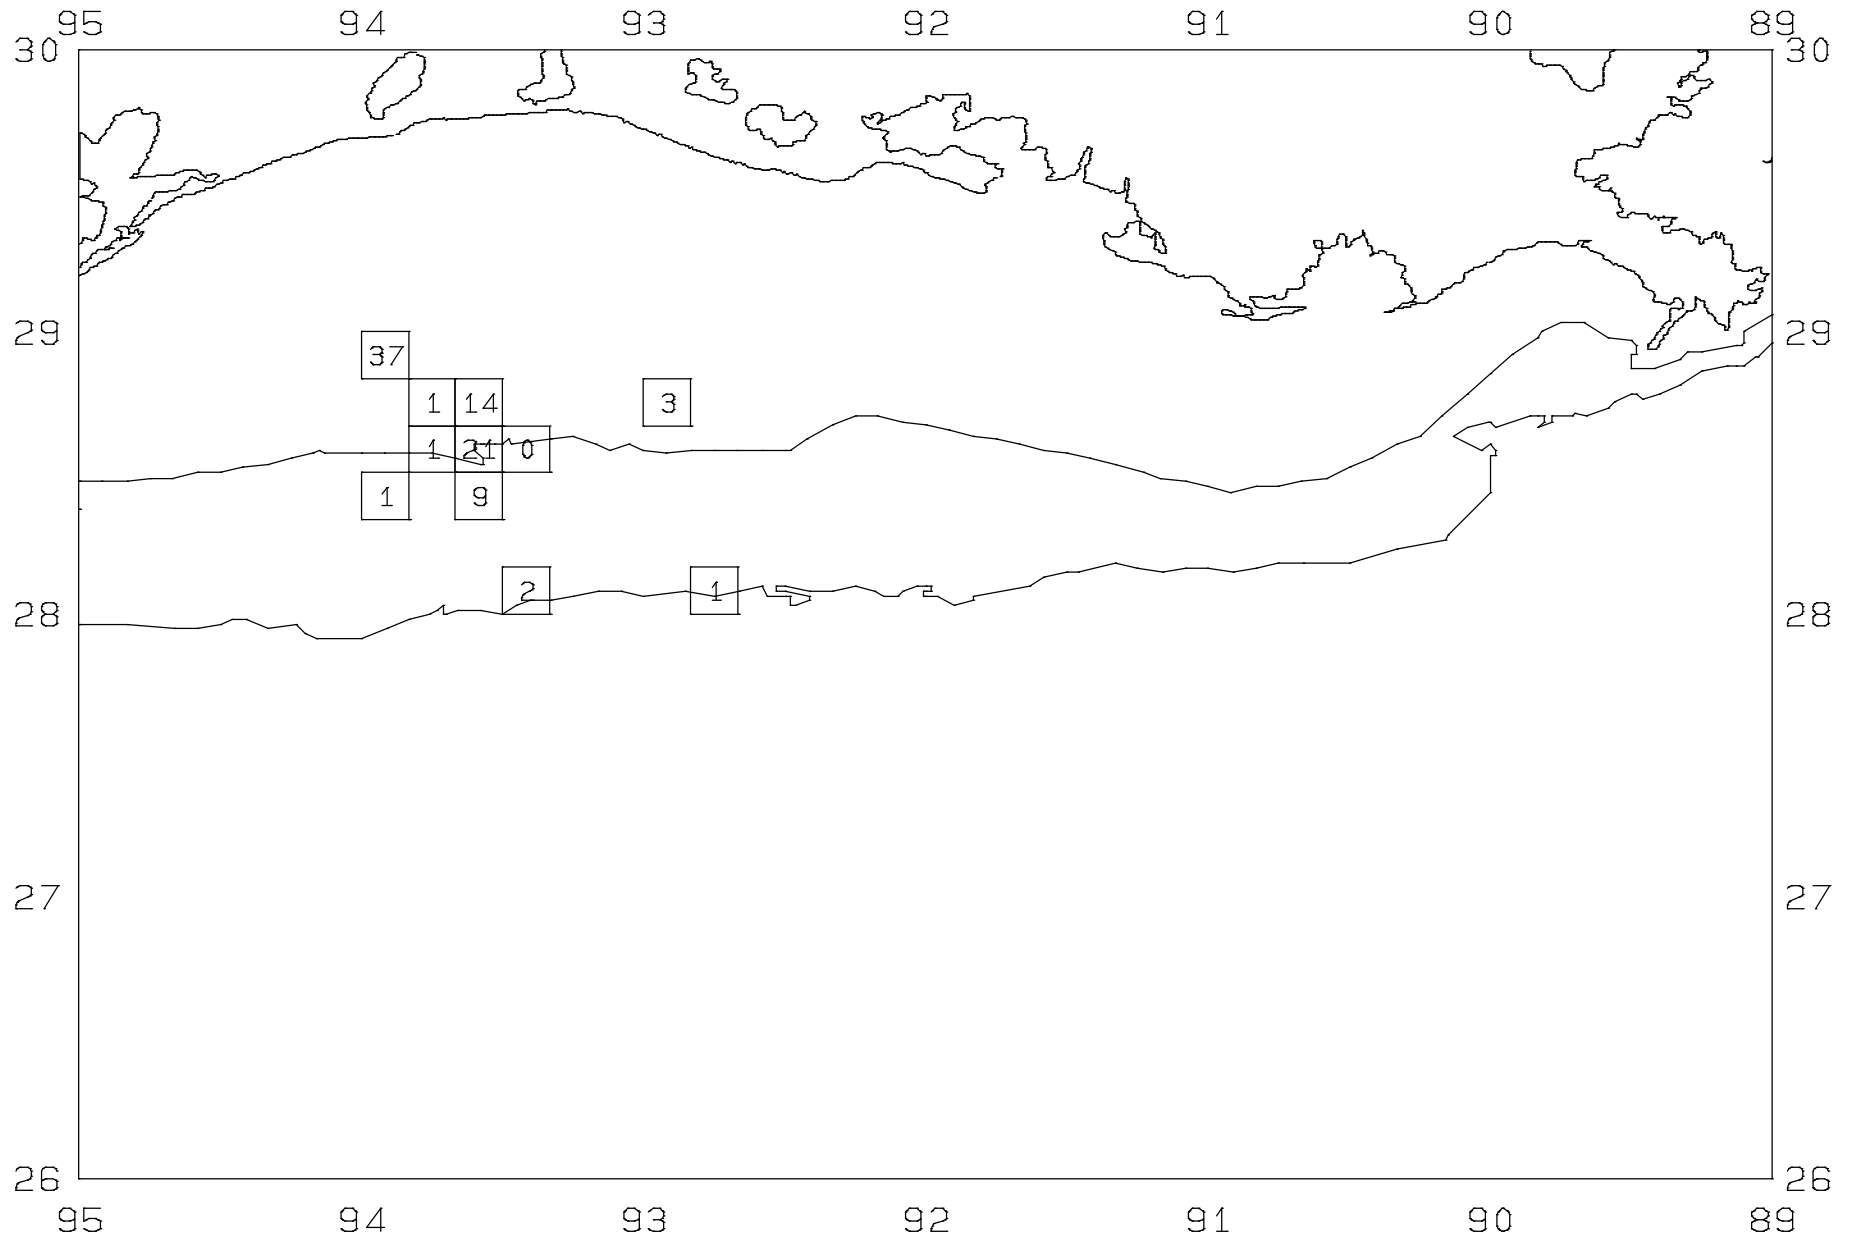

SEAMAP04

SAMPLING DATES FROM 6/21/04 TO 7/05/04

SAMPLING STATIONS

SEAMAP04

SAMPLING DATES FROM 6/21/04 TO 7/05/04

AVERAGE BROWN SHRIMP COUNT PER POUND

SEAMAP04

SAMPLING DATES FROM 6/21/04 TO 7/05/04

AVERAGE BROWN SHRIMP CATCH IN POUNDS/HOUR

SEAMAP04

SAMPLING DATES FROM 6/21/04 TO 7/05/04

AVERAGE PINK SHRIMP COUNT PER POUND

SEAMAP04

SAMPLING DATES FROM 6/21/04 TO 7/05/04

AVERAGE PINK SHRIMP CATCH IN POUNDS/HOUR