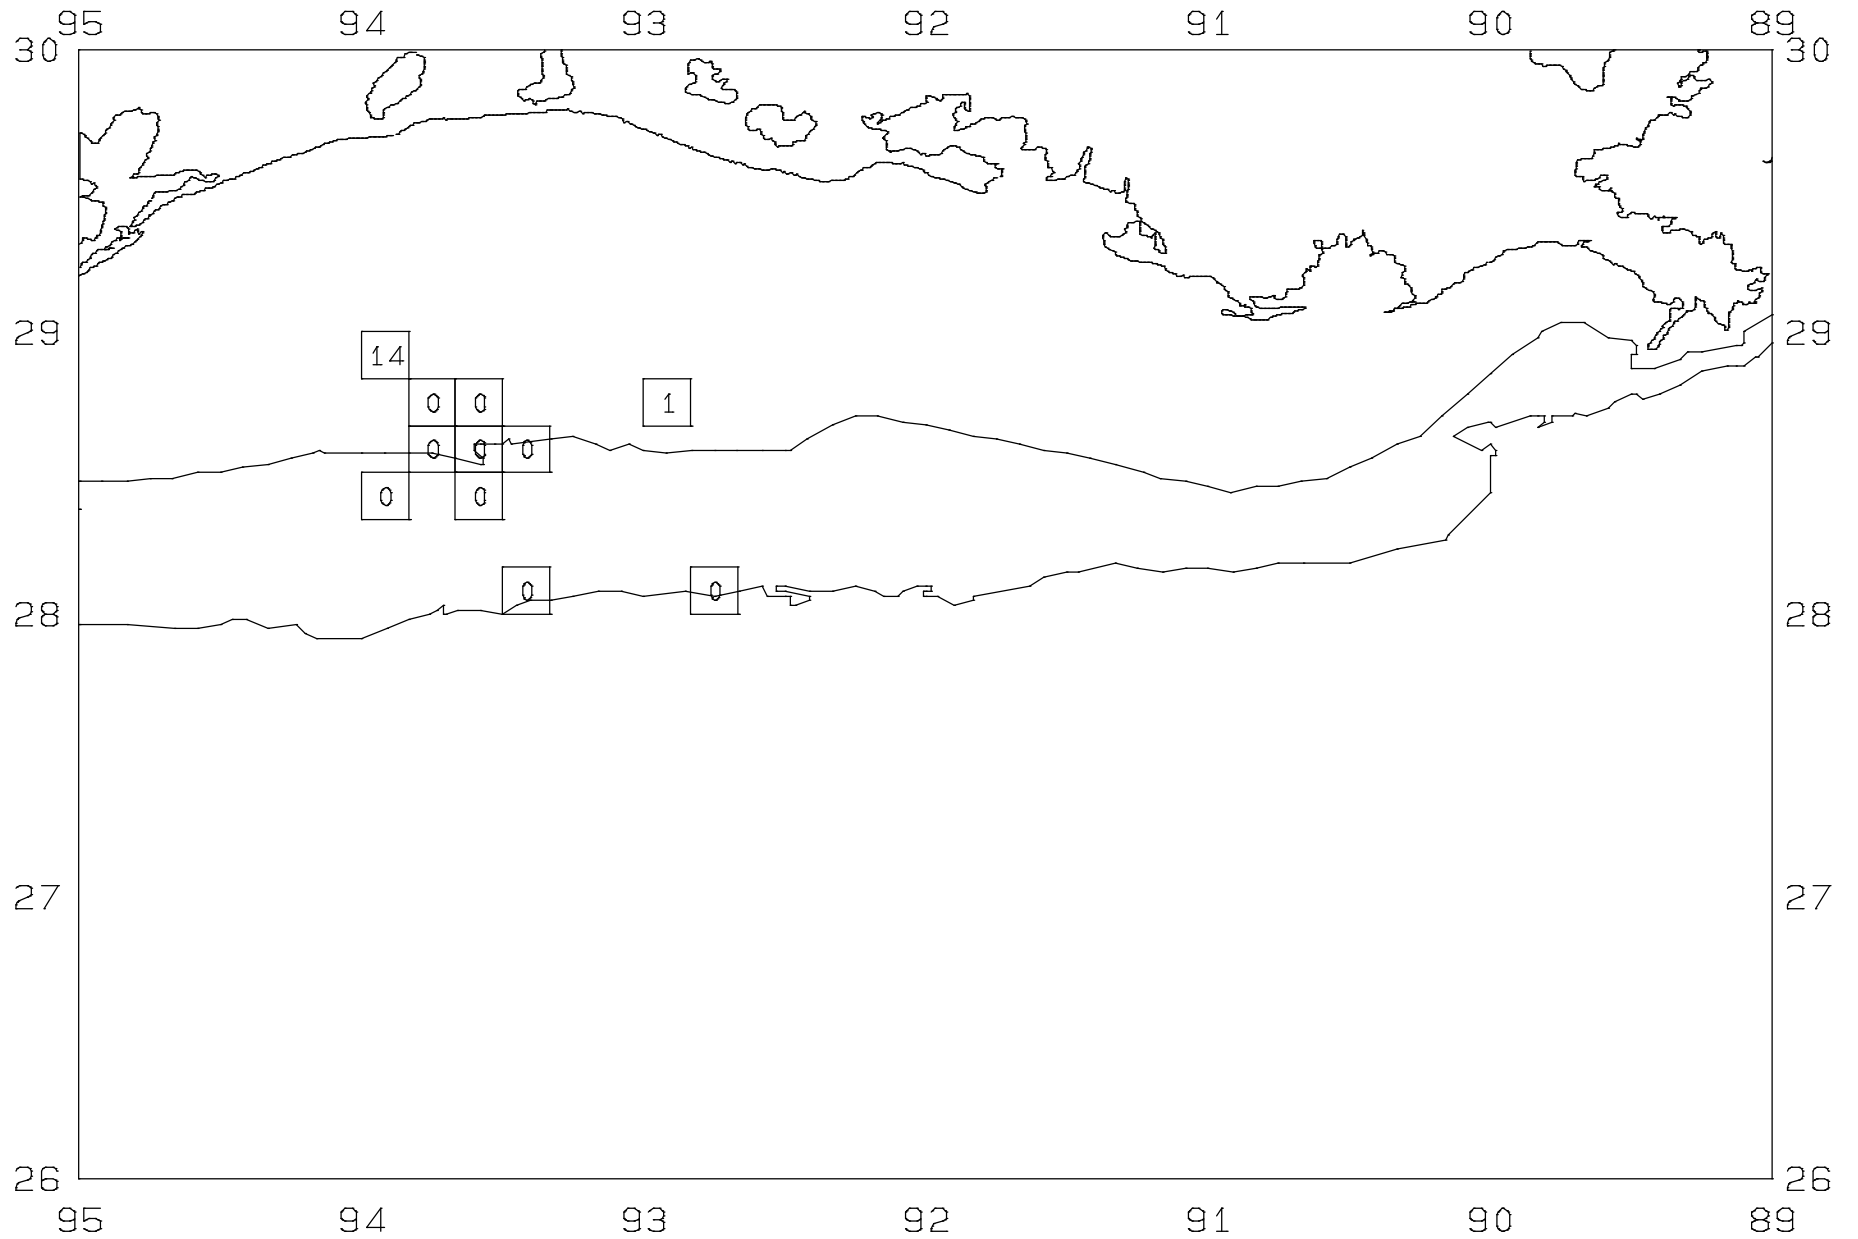

SEAMAP04

SAMPLING DATES FROM 6/21/04 TO 7/05/04

SAMPLING STATIONS

SEAMAP04

SAMPLING DATES FROM 6/21/04 TO 7/05/04

AVERAGE BROWN SHRIMP COUNT PER POUND

SEAMAP04

SAMPLING DATES FROM 6/21/04 TO 7/05/04

AVERAGE BROWN SHRIMP CATCH IN POUNDS/HOUR

SEAMAP04

SAMPLING DATES FROM 6/21/04 TO 7/05/04

AVERAGE PINK SHRIMP COUNT PER POUND

SEAMAP04

SAMPLING DATES FROM 6/21/04 TO 7/05/04

AVERAGE PINK SHRIMP CATCH IN POUNDS/HOUR

SEAMAP04

SAMPLING DATES FROM 6/21/04 TO 7/05/04

AVERAGE NON-SHRIMP CATCH IN POUNDS/HOUR/10

SEAMAP04

SAMPLING DATES FROM 6/21/04 TO 7/05/04

SAMPLING STATIONS

SEAMAP04

SAMPLING DATES FROM 6/21/04 TO 7/05/04